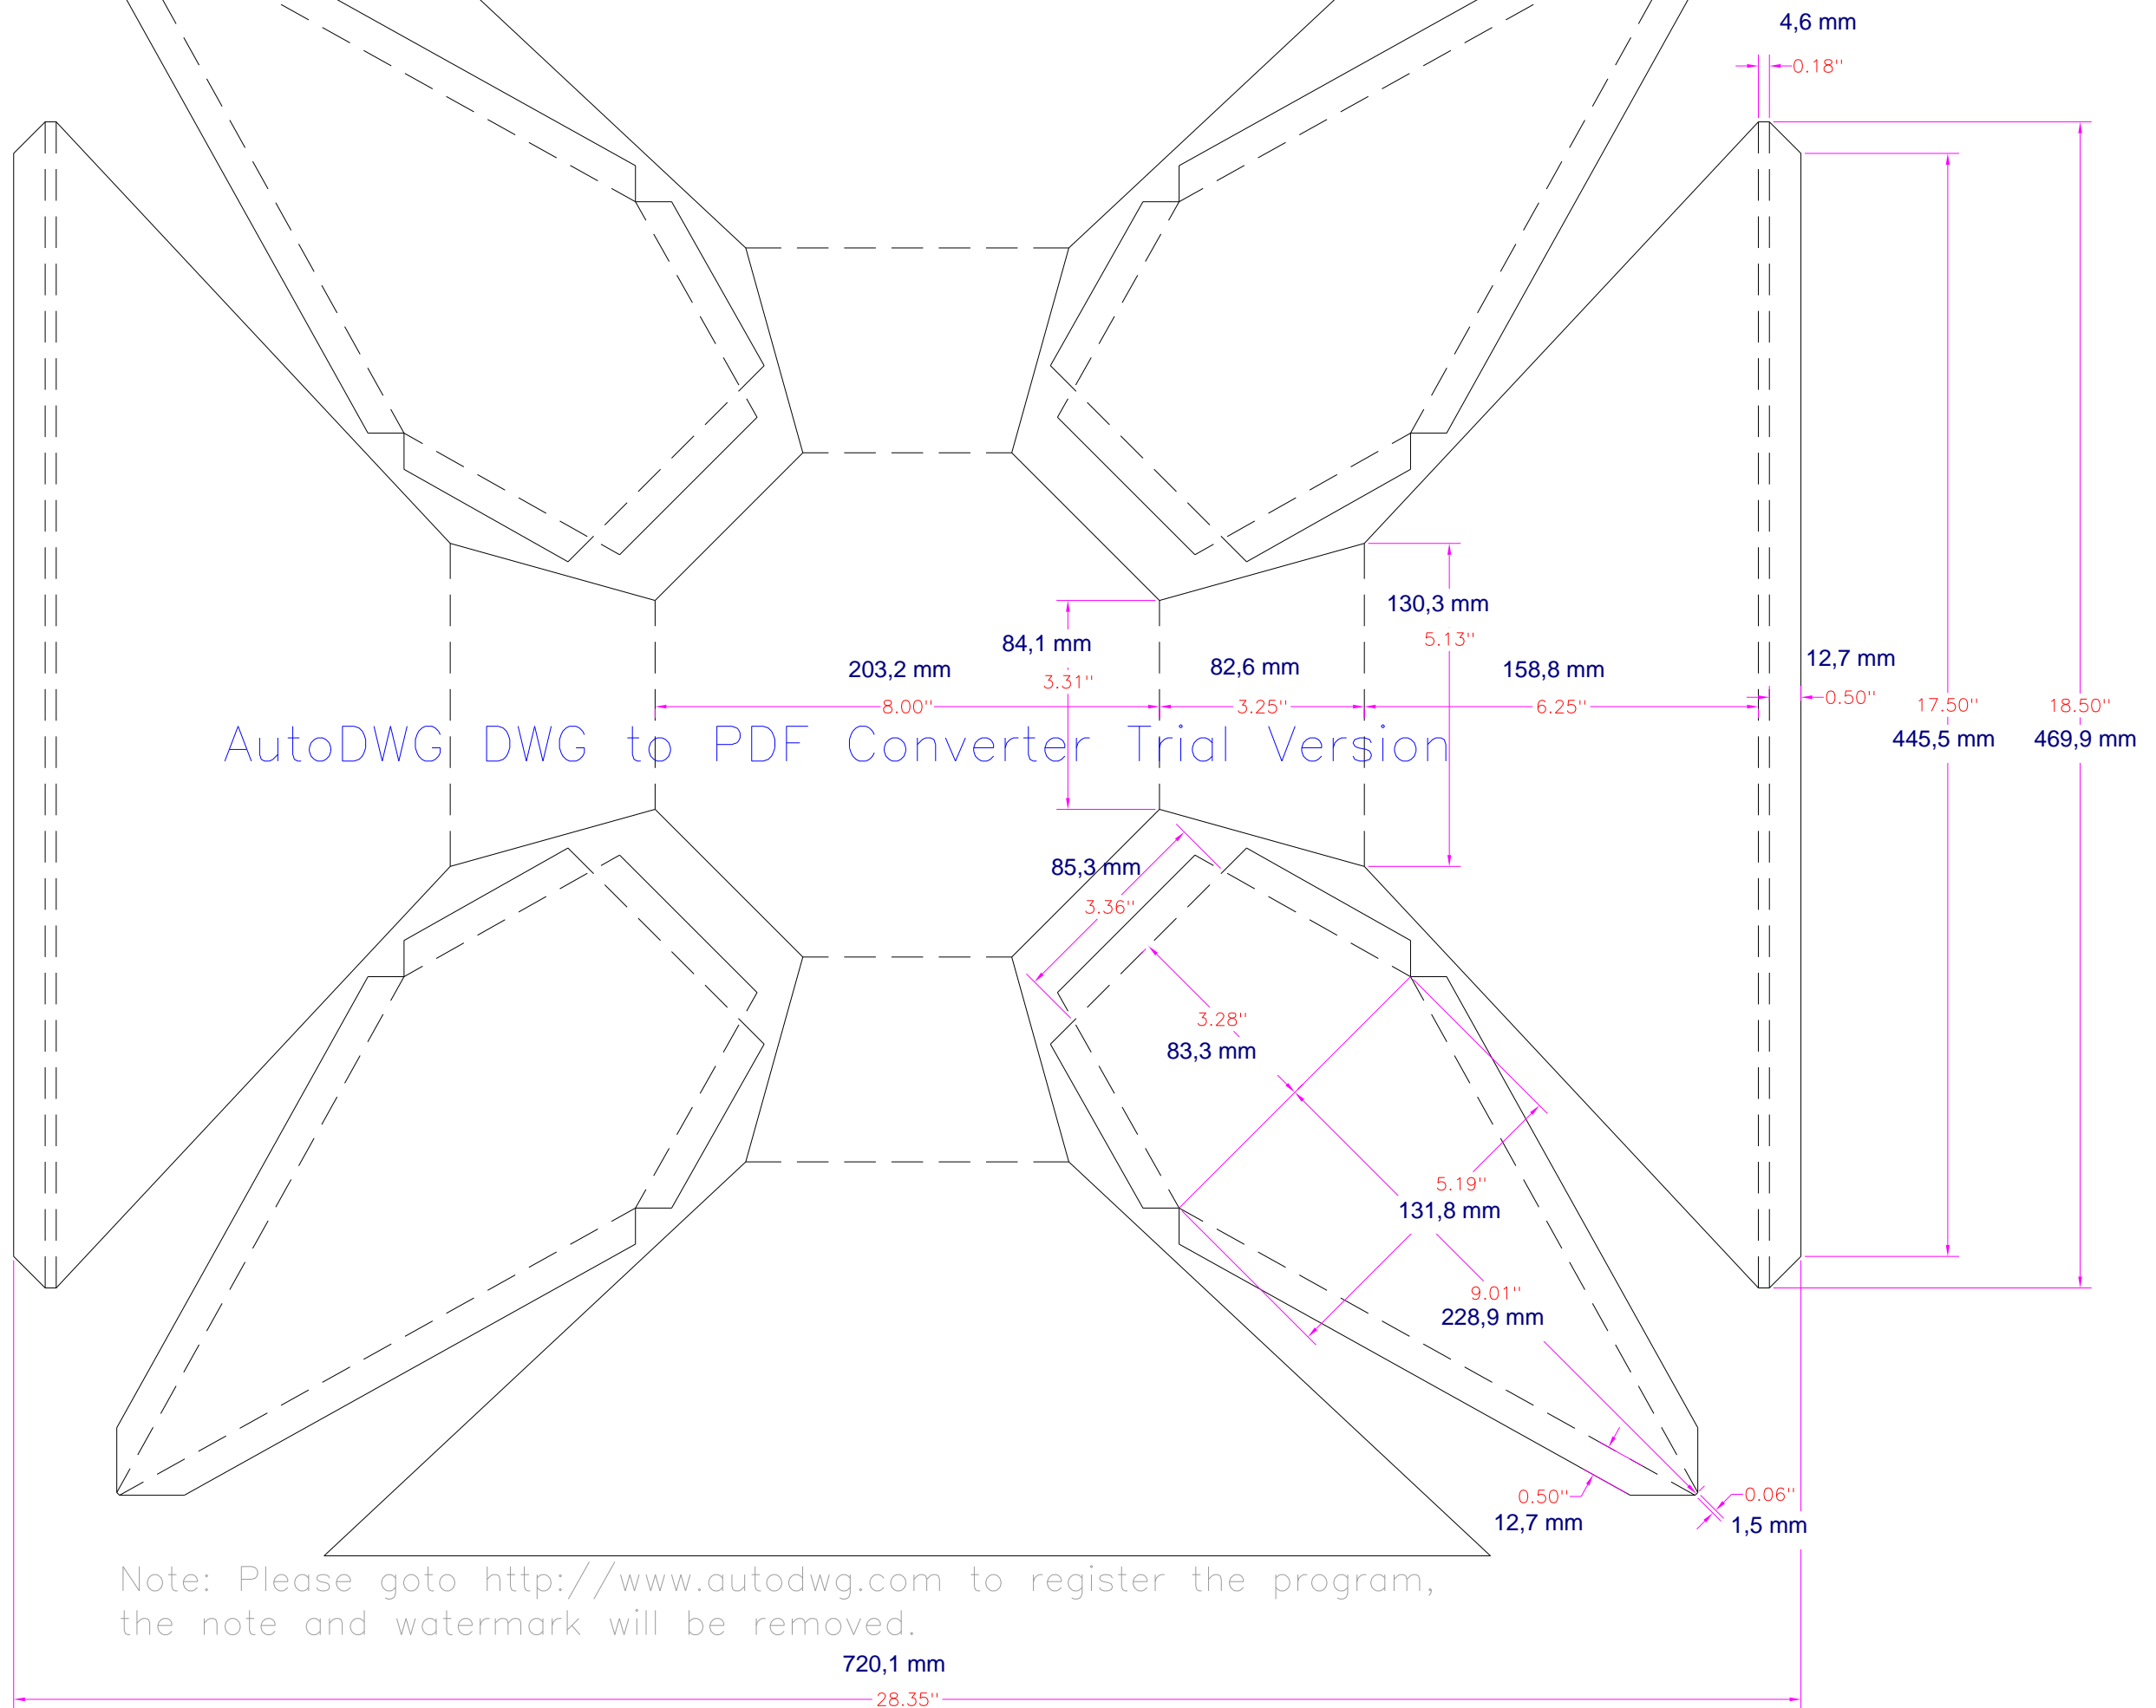

PLAN de DECOUPE - LUMENARC 3 - 480 x 480 mm
Toile brillant spéculaire ép 0.5 mm

AutoDWG DWG to PDF Converter Trial Version

Note: Please goto <http://www.autodwg.com> to register the program, the note and watermark will be removed.

720,1 mm

28.35"